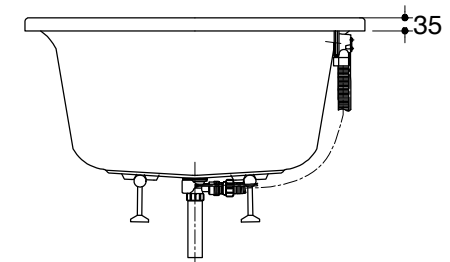

Dimensions are approximate.

Unit: mm

 Recommended Faucet Area

SKU	K-6060X-0
Name	PRESQUILE
Description	PLAIN BATH

**KOHLER**

\*The recommended dimension for installation can be adjusted according to user preferences and layout.