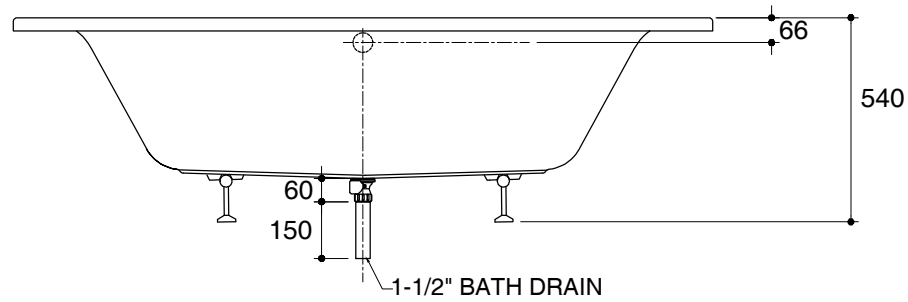

Dimensions are approximate.

Unit: mm

 Recommended Faucet Area

SKU	K-6060X-0
Name	PRESQUILE
Description	PLAIN BATH

**KOHLER**

\*The recommended dimension for installation can be adjusted according to user preferences and layout.