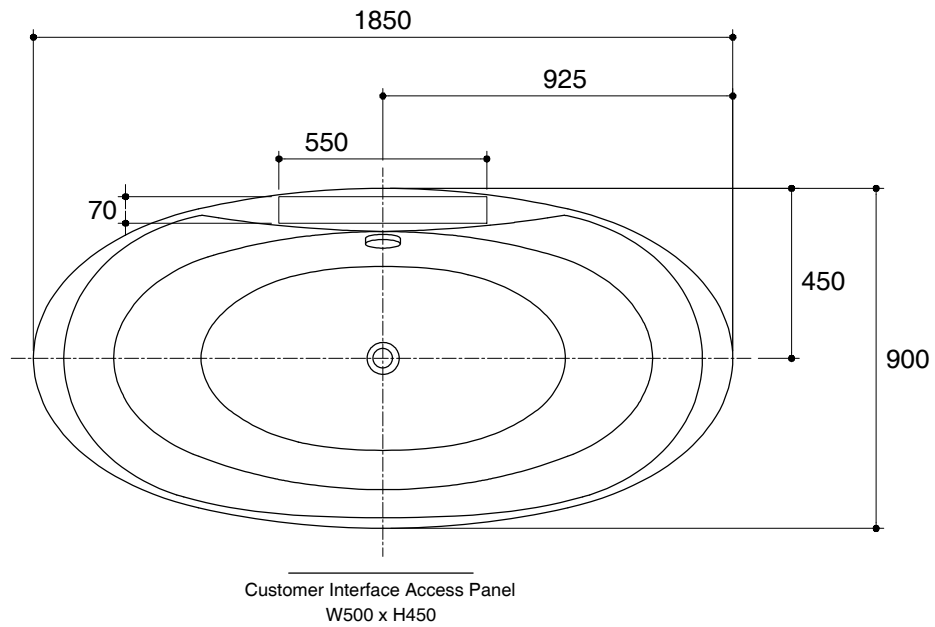

Dimensions are approximate.

Unit: mm

 Recommended Faucet Area

SKU	K-6060X-0
Name	PRESQUILE
Description	PLAIN BATH

**KOHLER**

\*The recommended dimension for installation can be adjusted according to user preferences and layout.